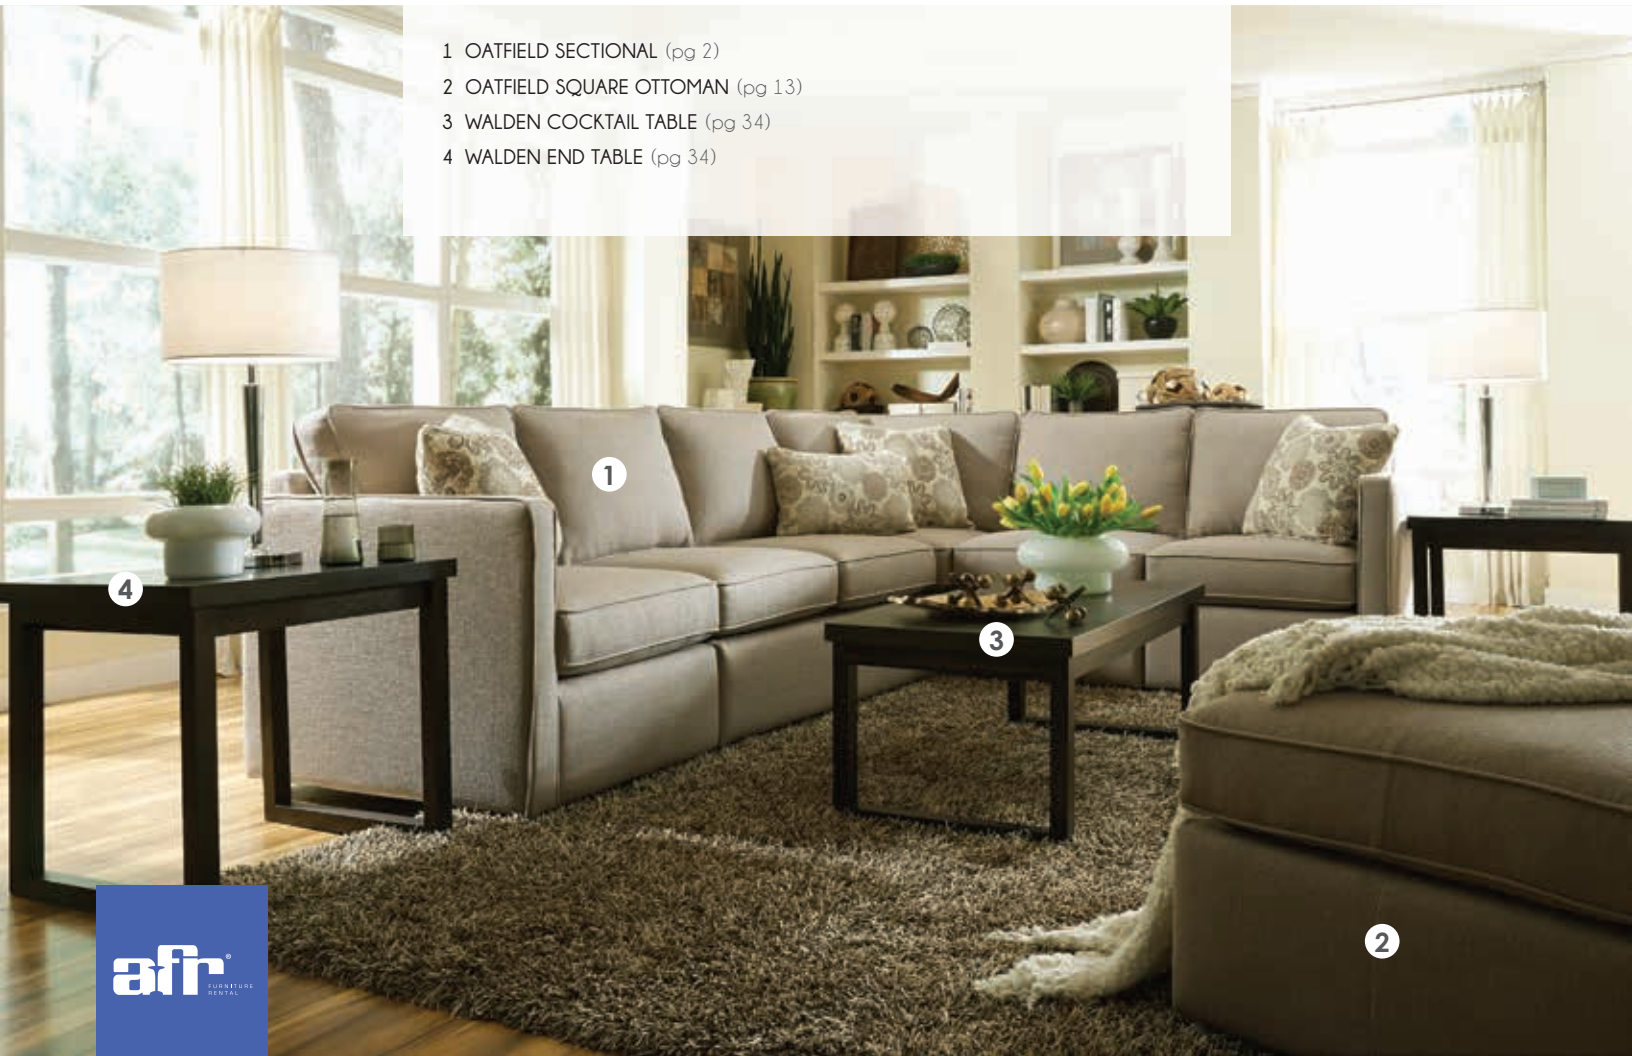

1. 1 OATFIELD SECTIONAL (pg 2)
2. 2 OATFIELD SQUARE OTTOMAN (pg 13)
3. 3 WALDEN COCKTAIL TABLE (pg 34)
4. 4 WALDEN END TABLE (pg 34)