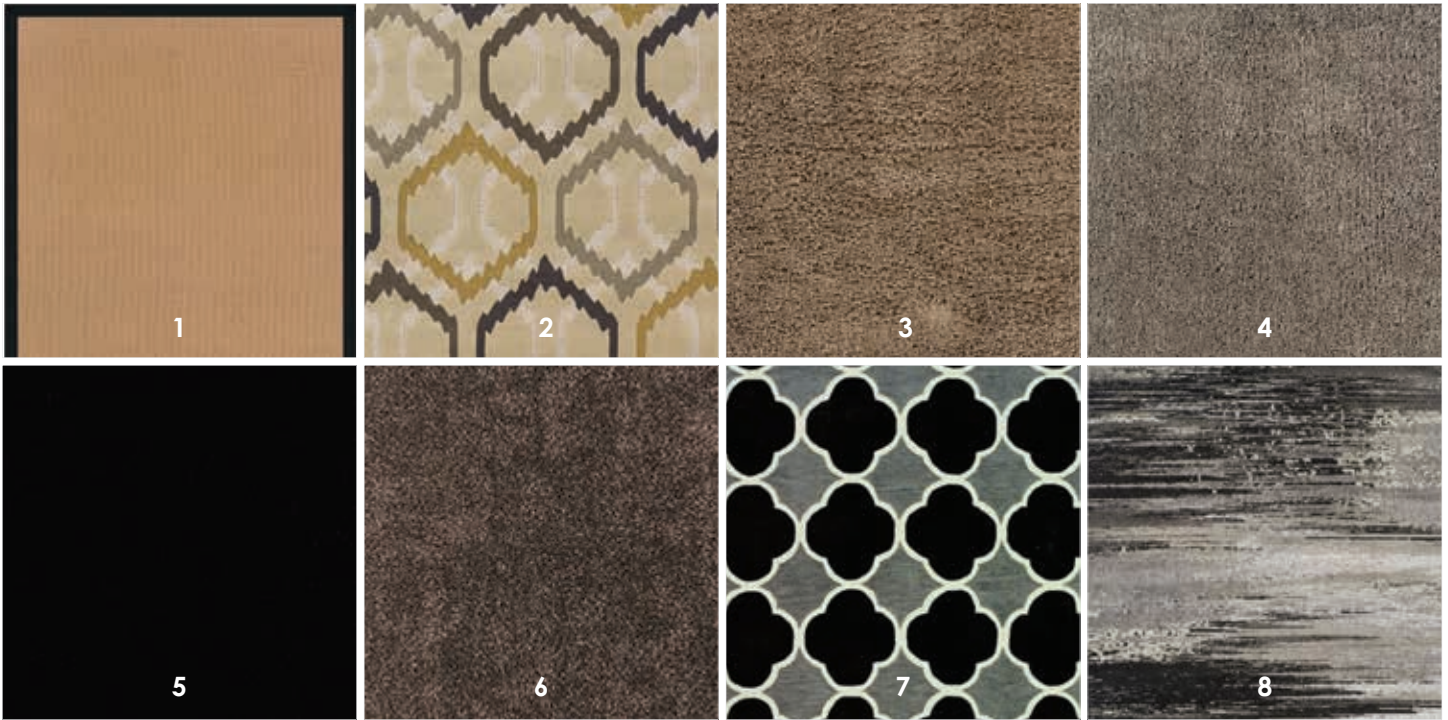

8 MONTY TABLE LAMP

9 NELLY TABLE LAMP

10 NEUTRINO FLOOR LAMP

11 OSBORN TABLE LAMP

12 ROCKWELL TABLE LAMP

RUGS

1 ATHENA RUG
available in 5' x 8' or 8' x 10'

2 BOMBAY IVORY/GREY RUG
available in 5' x 7' or 8' x 10'

3 COPENHAGEN BEIGE RUG
available in 5' x 8' or 8' x 10'

4 COPENHAGEN GREY RUG
available in 5' x 7' or 8' x 10'

5 ILLUSIONS BLACK SHAG RUG
available in 5' x 8' or 8' x 10'

6 ILLUSIONS GRAY SHAG RUG
available in 5' x 8' or 8' x 10'