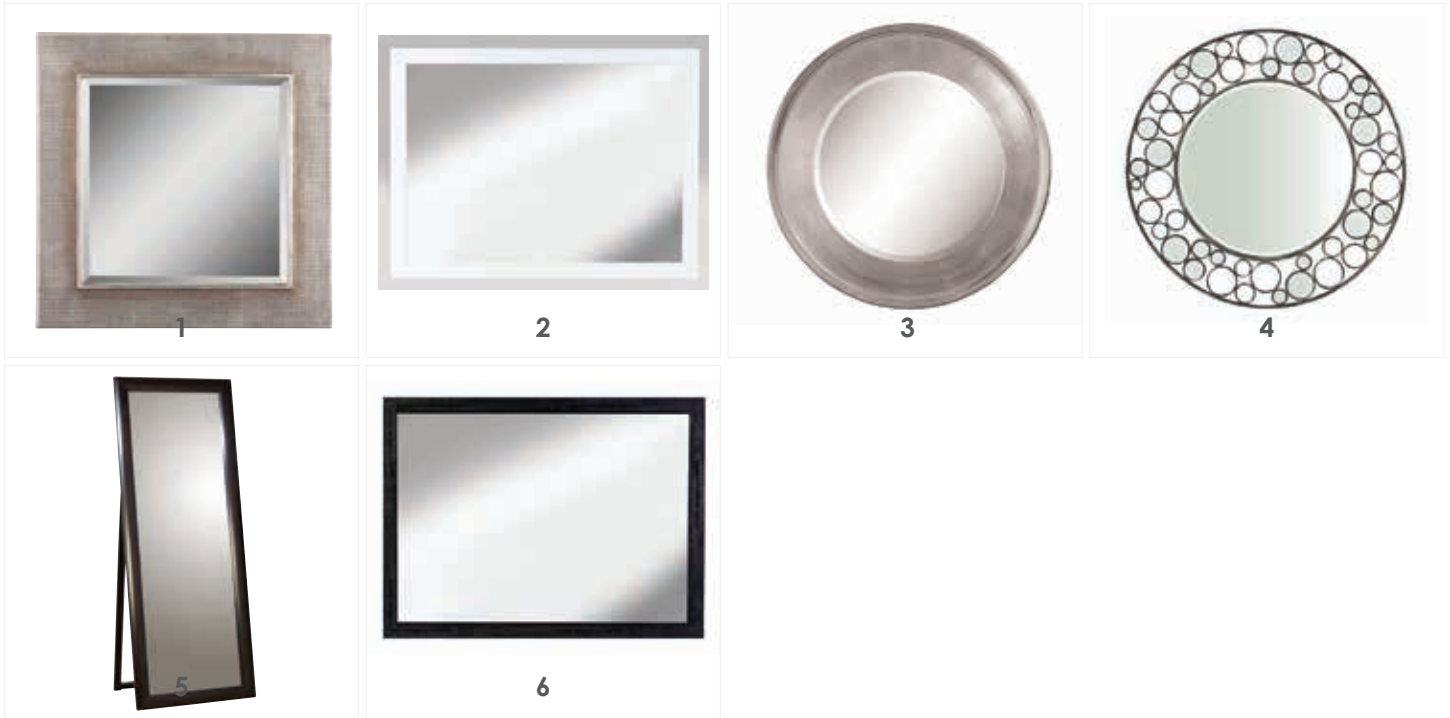

MIRRORS

1 AFTON MIRROR
33"W x 34"H x 2"D

2 APPLE MIRROR
40"L x 30"H

3 JOPLIN ROUND MIRROR
38"Round

4 REFLECTIONS ACCENT MIRROR
30"Round

5 STANDING MIRROR
29.75"L x 77"H

6 WINTER MIRROR
40"L x 30"H